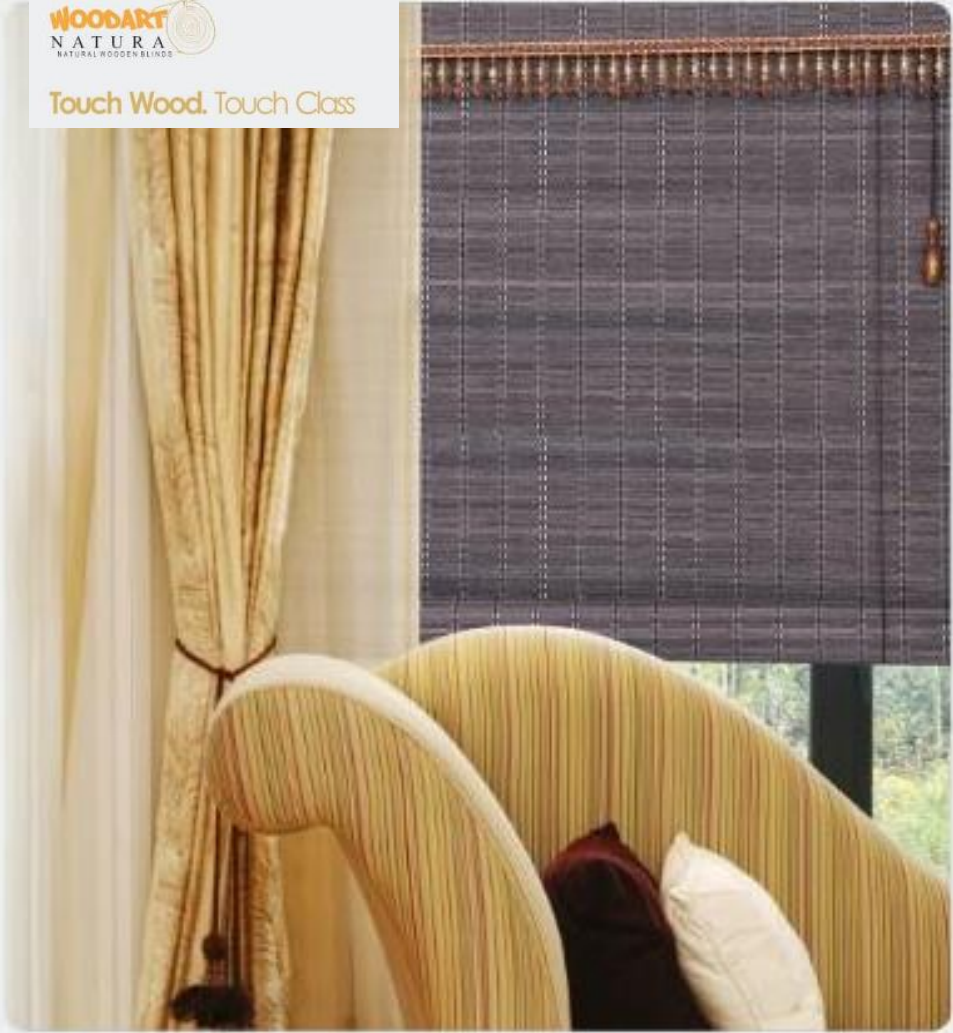

Haut Monde Blinds
From Belgium

For Quality First Homes

Midas Touche
FABRIC VENETIAN SHADE
From Belgium

Simply the best,
without a shadow of doubt

WOODART
NATURA
NATURAL WOODEN BLINDS

Touch Wood. Touch Class